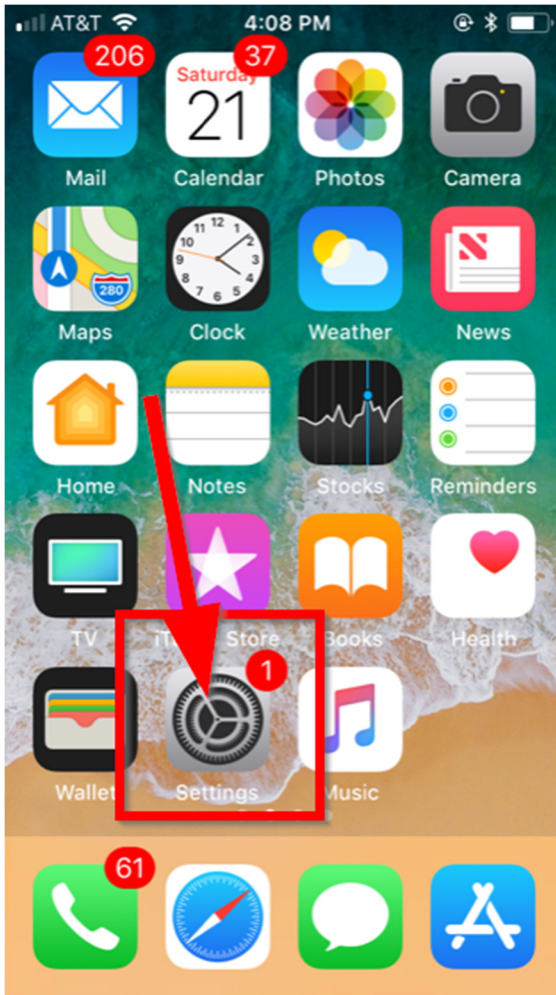

# Finding Your Email Address

1 - Look for the "Gear" Icon on your phone:

2 - Click on your name at the top

3 - Your email will be in one of the places below:

OR