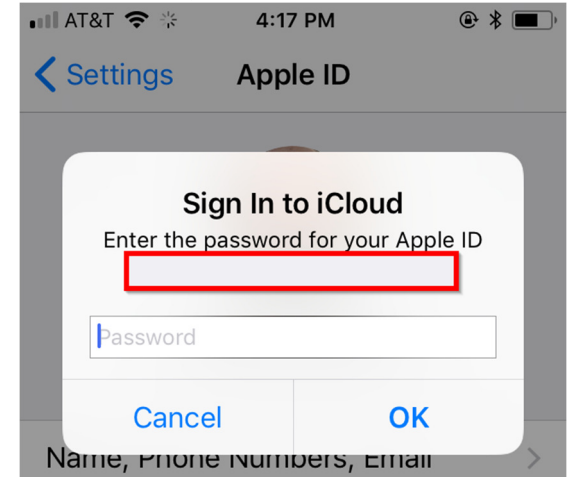

# Finding Your Email Address

1 - Look for the "Gear" Icon on your phone:

2 - Click on your name at the top

3 - Your email will be in one of the places below:

OR